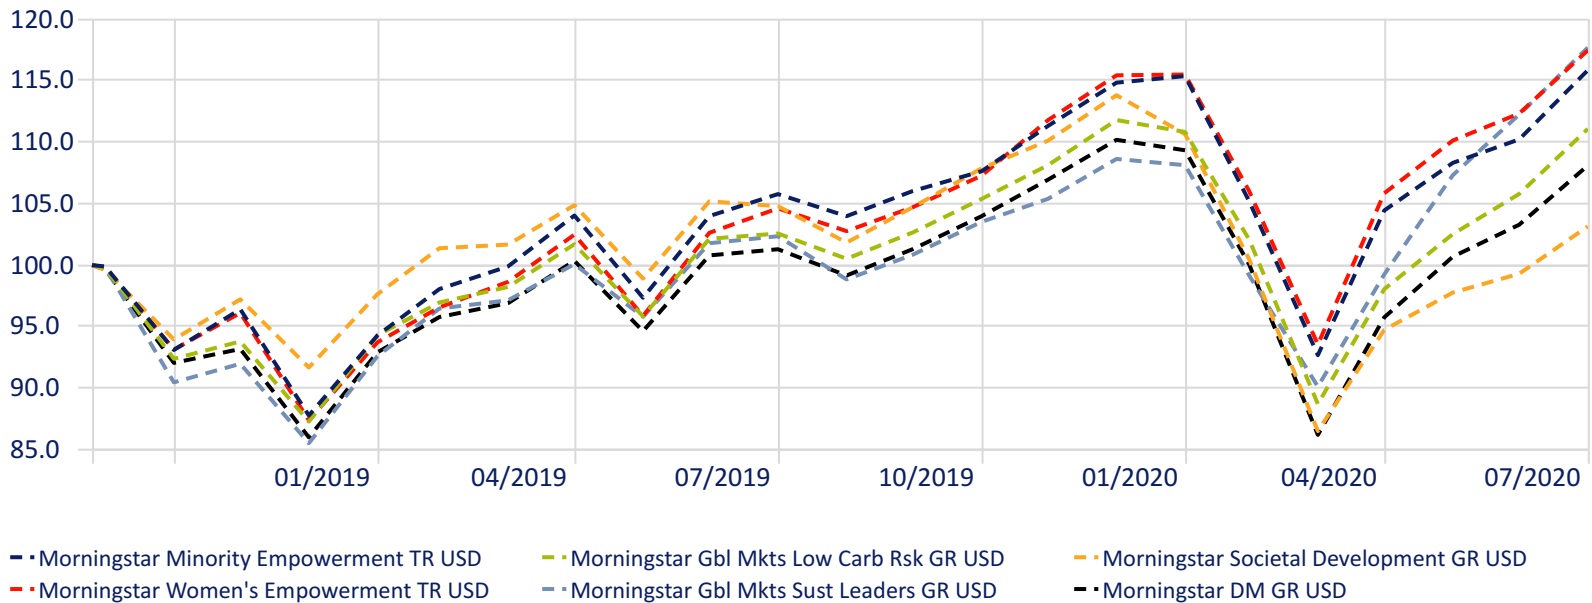

## Sustainable Investment Monthly Snapshot

July 2020

### Investment Growth

Time Period: 25/09/2018 to 31/07/2020

### Trailing Returns

Data Point: Return Calculation Benchmark: Morningstar DM GR USD

	1 Month	YTD	1 Year	3 Years (Annualised)	5 Years (Annualised)
Morningstar Minority Empowerment TR USD	5.10	0.88	9.51	—	—
Morningstar Gbl Mkts Low Carb Rsk GR USD	4.99	-0.65	8.28	8.11	8.30
Morningstar Societal Development GR USD	3.87	-9.37	-1.57	—	—
Morningstar Women's Empowerment TR USD	4.57	1.76	12.28	—	—
Morningstar Gbl Mkts Sust Leaders GR USD	4.85	8.33	14.97	10.64	10.12
Morningstar DM GR USD	4.65	-1.90	6.71	7.49	7.82